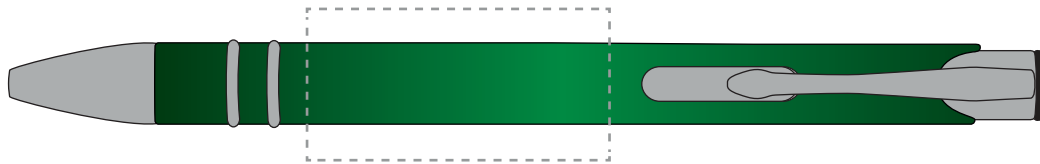

Your Ref:	Quantity:	Product Code: TPC730901
Our Ref:	Version: 1	Product Colour: GREEN

PRINTING CONCERNS:

We stock this item in the following colours

**PANTONE REFERENCE(S)**

- Colour 1
- Colour 2
- Colour 3
- Colour 4

ARTWORK SCALE 100%

ARTWORK SCALE 100%
Front Print Area:
40mm x 20mm

Product Image for visualisation
- colours may vary

The dashed line is to demonstrate print area and will not appear on your printed item